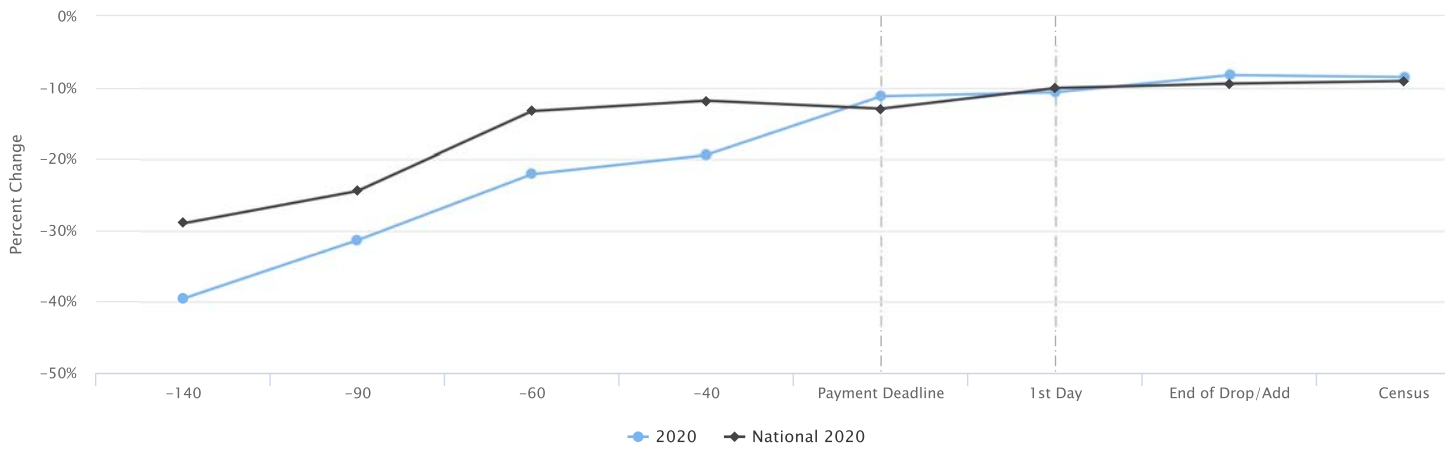

FALL 2020 ENROLLMENT TRACKING

Enrollment Headcount by Days from Census

Enrolled Student Credit Hours (SCH) by Days from Census

Enrolled Headcount by Days from Census - Percent Change

Enrolled Student Credit Hours (SCH) by Days from Census - Percent Change