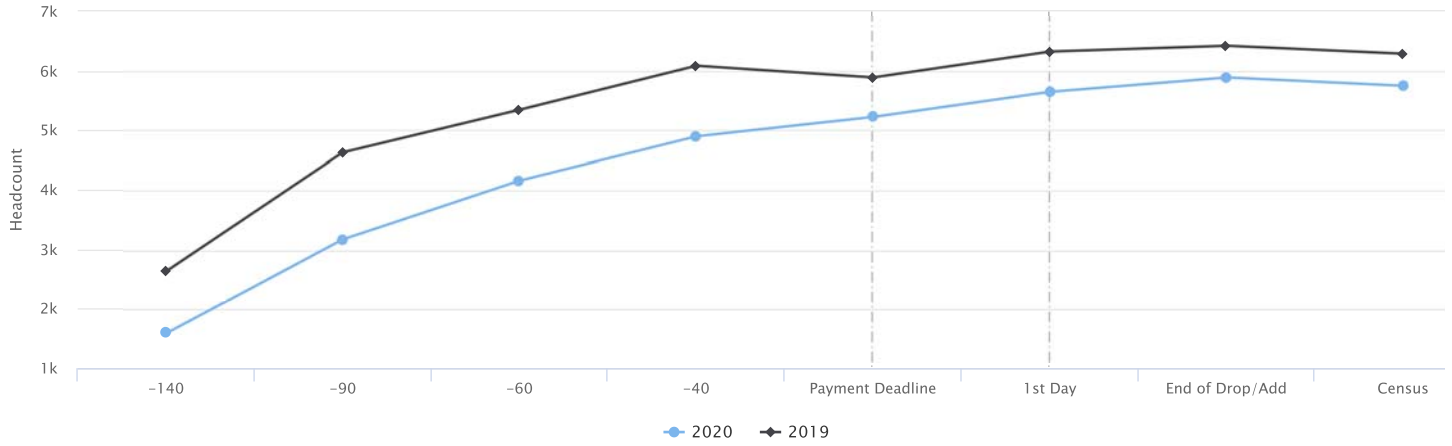

FALL 2020 ENROLLMENT TRACKING

Enrollment Headcount by Days from Census

Enrolled Student Credit Hours (SCH) by Days from Census

Enrolled Headcount by Days from Census - Percent Change

Enrolled Student Credit Hours (SCH) by Days from Census - Percent Change