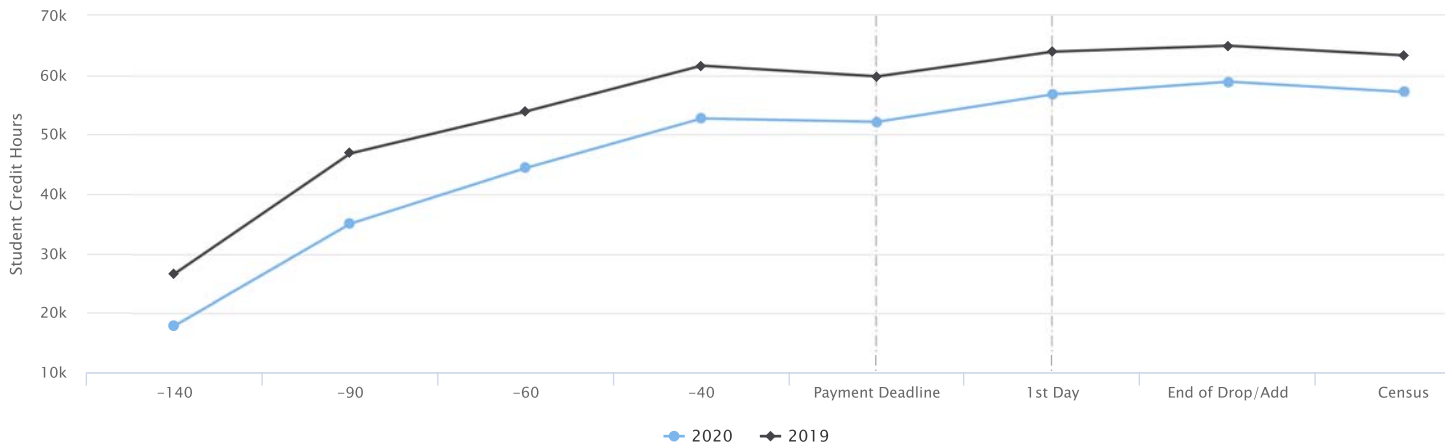

FALL 2020 ENROLLMENT TRACKING

Enrollment Headcount by Days from Census

Enrolled Student Credit Hours (SCH) by Days from Census

Enrolled Headcount by Days from Census - Percent Change

Enrolled Student Credit Hours (SCH) by Days from Census - Percent Change