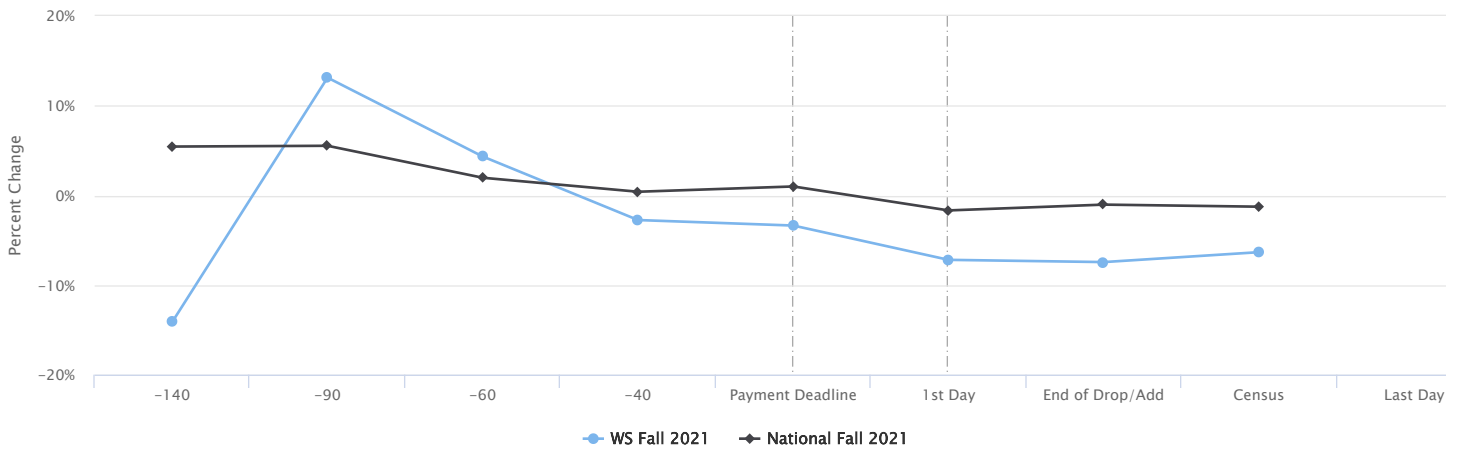

FALL 2021 ENROLLMENT TRACKING

Enrollment Headcount by Days from Census

Enrolled Student Credit Hours (SCH) by Days from Census

Enrolled Headcount by Days from Census – Percent Change

Enrolled Student Credit Hours (SCH) by Days from Census – Percent Change