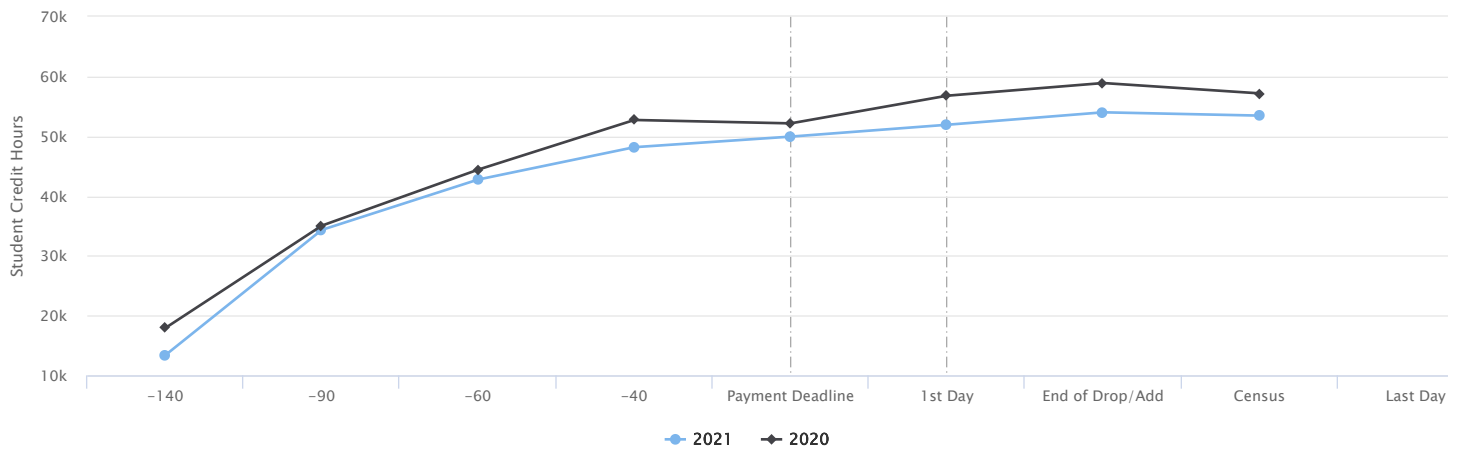

FALL 2021 ENROLLMENT TRACKING

Enrollment Headcount by Days from Census

Enrolled Student Credit Hours (SCH) by Days from Census

Enrolled Headcount by Days from Census – Percent Change

Enrolled Student Credit Hours (SCH) by Days from Census – Percent Change