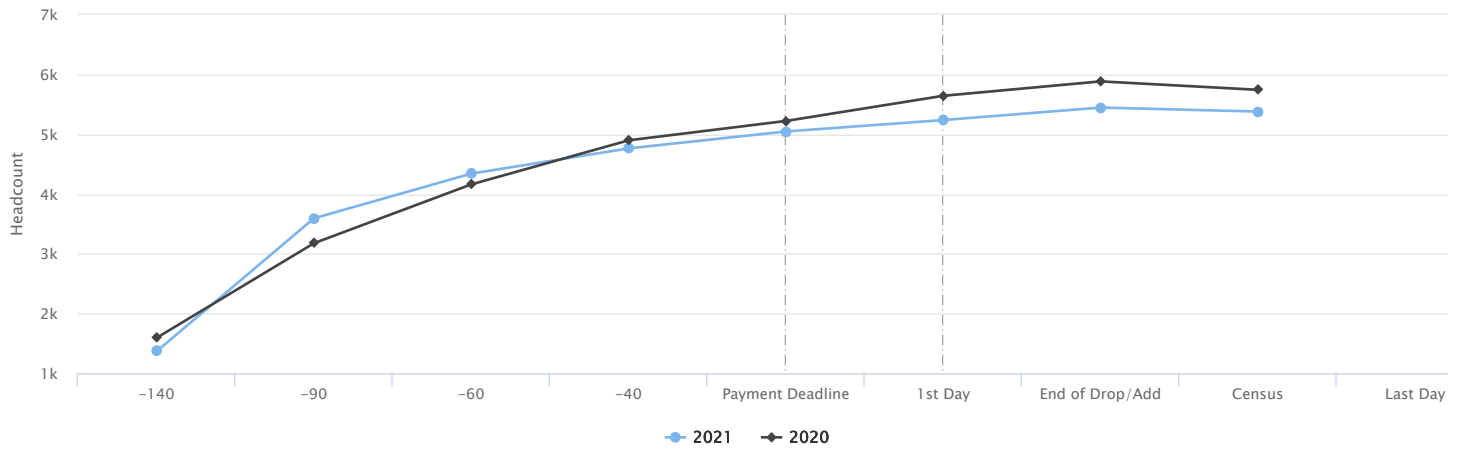

FALL 2021 ENROLLMENT TRACKING

Enrollment Headcount by Days from Census

Enrolled Student Credit Hours (SCH) by Days from Census

Enrolled Headcount by Days from Census – Percent Change

Enrolled Student Credit Hours (SCH) by Days from Census – Percent Change